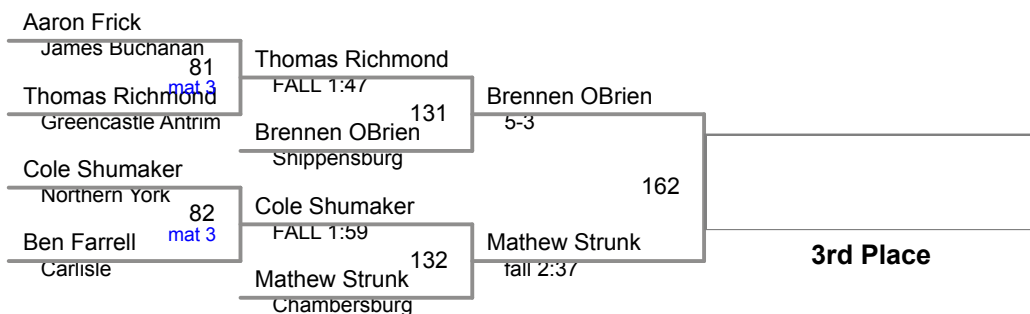

2015 D3 AAA Section I  
Mechanicsburg

**106 Lbs**

2015 D3 AAA Section I  
Mechanicsburg

**113 Lbs**

2015 D3 AAA Section I  
Mechanicsburg

**120 Lbs**

2015 D3 AAA Section I  
Mechanicsburg

**126 Lbs**