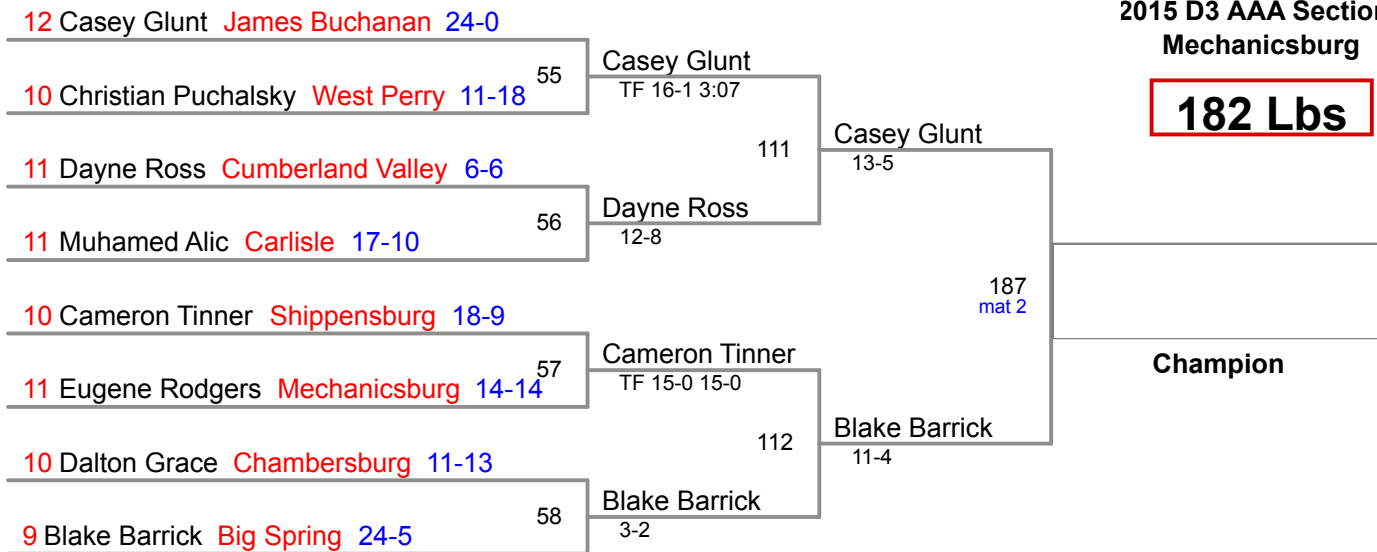

5th Place

2015 D3 AAA Section I  
Mechanicsburg

**160 Lbs**

2015 D3 AAA Section I  
Mechanicsburg

**170 Lbs**

2015 D3 AAA Section I  
Mechanicsburg

**182 Lbs**

2015 D3 AAA Section I  
Mechanicsburg

**195 Lbs**

2015 D3 AAA Section I  
Mechanicsburg

**220 Lbs**

2015 D3 AAA Section I  
Mechanicsburg

**285 Lbs**