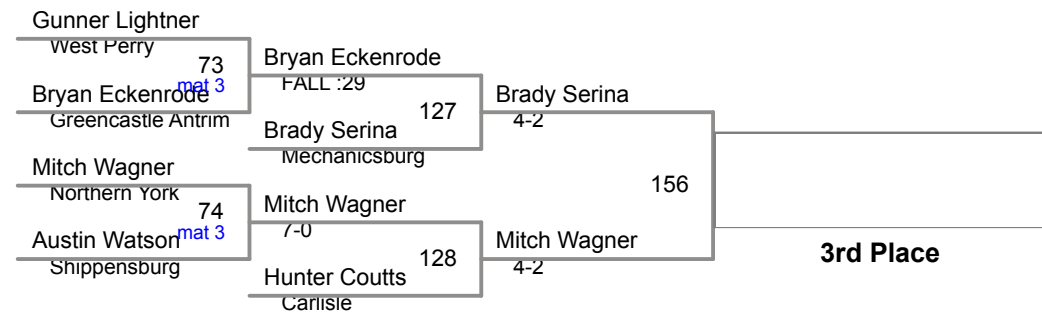

2015 D3 AAA Section I  
Mechanicsburg

**106 Lbs**

2015 D3 AAA Section I  
Mechanicsburg

**113 Lbs**

2015 D3 AAA Section I  
Mechanicsburg

**120 Lbs**

2015 D3 AAA Section I  
Mechanicsburg

**126 Lbs**