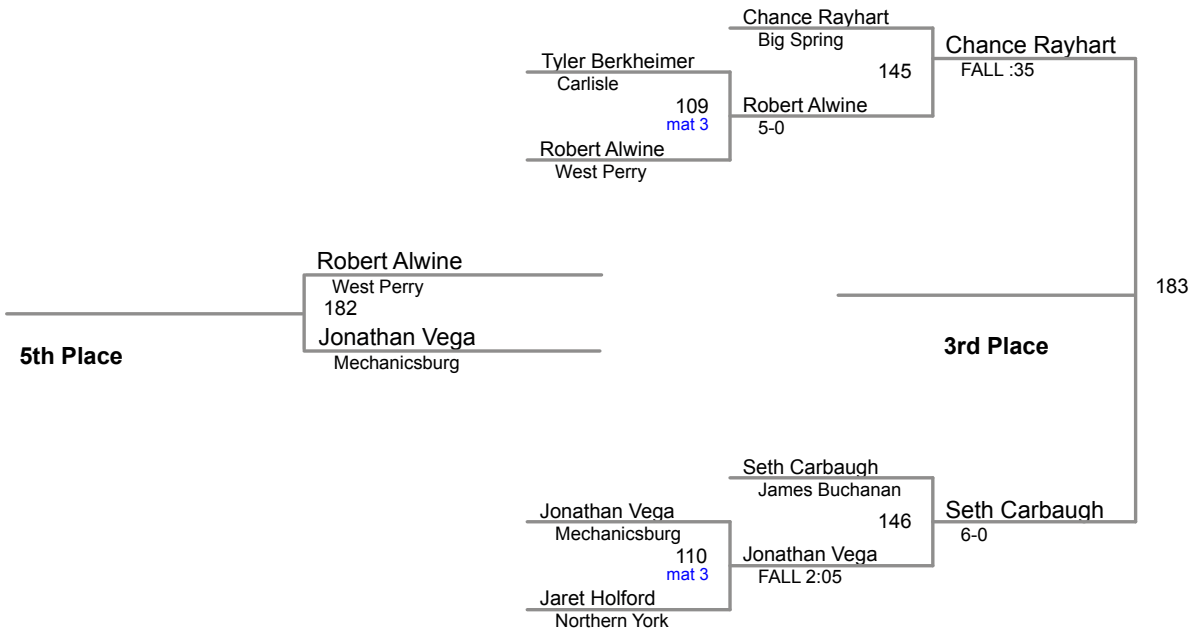

5th Place

2015 D3 AAA Section I  
Mechanicsburg

**160 Lbs**

2015 D3 AAA Section I  
Mechanicsburg

**170 Lbs**

2015 D3 AAA Section I  
Mechanicsburg

**182 Lbs**

2015 D3 AAA Section I  
Mechanicsburg