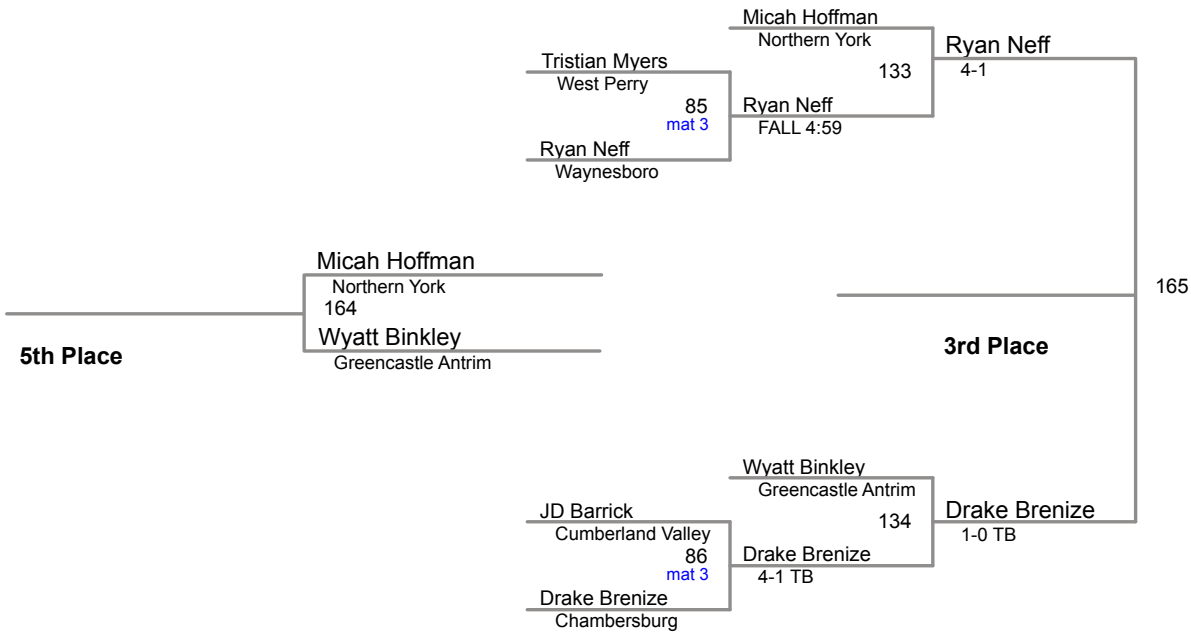

2015 D3 AAA Section I  
Mechanicsburg

**106 Lbs**

2015 D3 AAA Section I  
Mechanicsburg

**113 Lbs**

2015 D3 AAA Section I  
Mechanicsburg

**120 Lbs**

2015 D3 AAA Section I  
Mechanicsburg

**126 Lbs**

2015 D3 AAA Section I  
Mechanicsburg

**132 Lbs**

2015 D3 AAA Section I  
Mechanicsburg

**138 Lbs**

2015 D3 AAA Section I  
Mechanicsburg

**145 Lbs**

2015 D3 AAA Section I  
Mechanicsburg

**152 Lbs**

5th Place

2015 D3 AAA Section I  
Mechanicsburg

**160 Lbs**

2015 D3 AAA Section I  
Mechanicsburg

**170 Lbs**

2015 D3 AAA Section I  
Mechanicsburg

**182 Lbs**

2015 D3 AAA Section I  
Mechanicsburg

**195 Lbs**

2015 D3 AAA Section I  
Mechanicsburg

**220 Lbs**

2015 D3 AAA Section I  
Mechanicsburg

**285 Lbs**