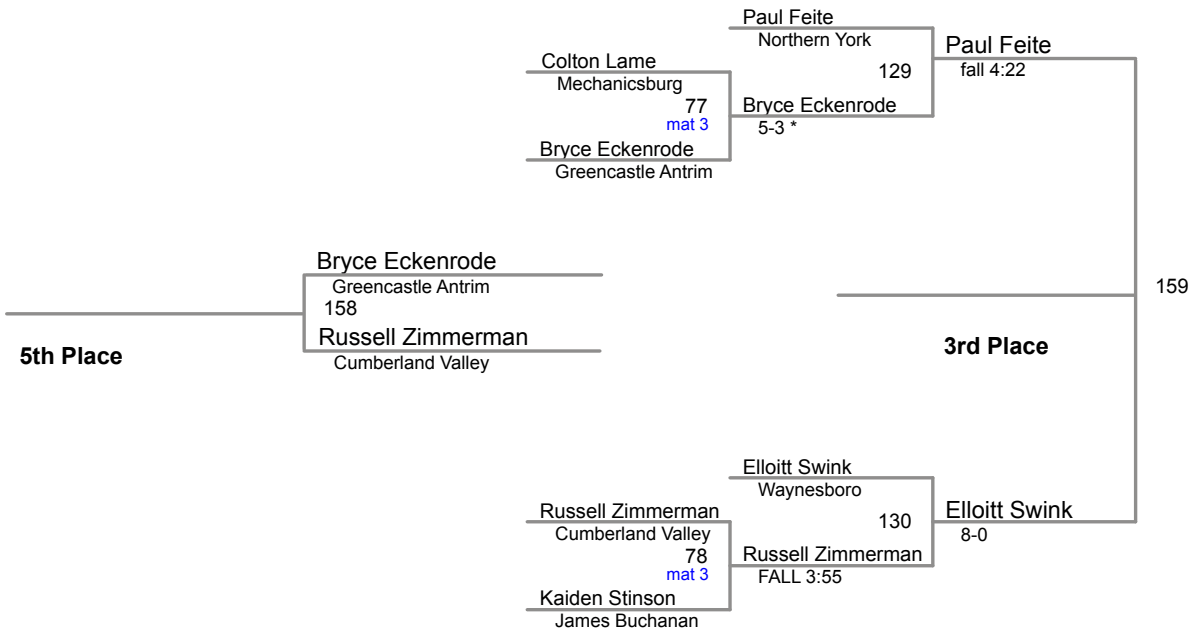

2015 D3 AAA Section I  
Mechanicsburg

**106 Lbs**

2015 D3 AAA Section I  
Mechanicsburg

**113 Lbs**

2015 D3 AAA Section I  
Mechanicsburg

**120 Lbs**

2015 D3 AAA Section I  
Mechanicsburg

**126 Lbs**