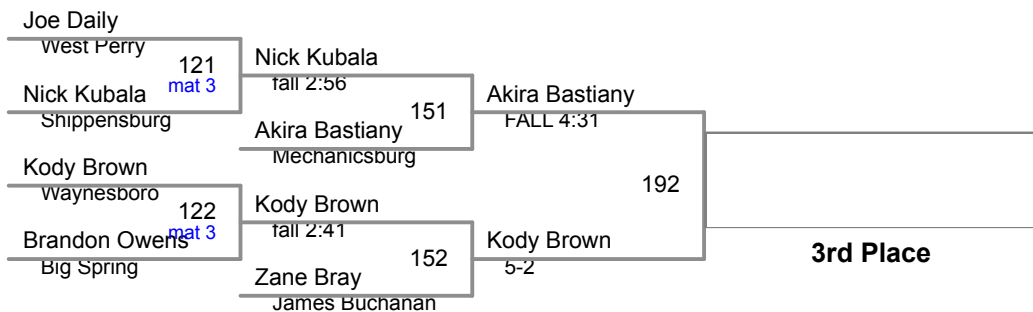

2015 D3 AAA Section I
Mechanicsburg

220 Lbs