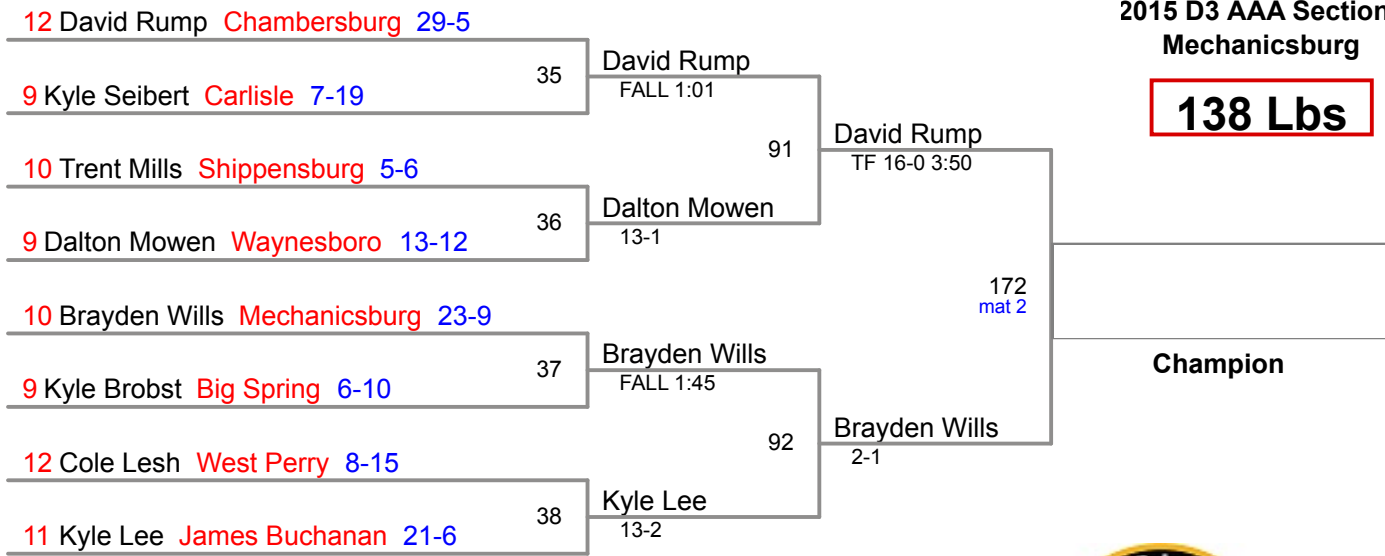

2015 D3 AAA Section I  
Mechanicsburg

**106 Lbs**

2015 D3 AAA Section I  
Mechanicsburg

**113 Lbs**

2015 D3 AAA Section I  
Mechanicsburg

**120 Lbs**

2015 D3 AAA Section I  
Mechanicsburg

**126 Lbs**

2015 D3 AAA Section I  
Mechanicsburg

**132 Lbs**

2015 D3 AAA Section I  
Mechanicsburg

**138 Lbs**

2015 D3 AAA Section I  
Mechanicsburg

**145 Lbs**

2015 D3 AAA Section I  
Mechanicsburg

**152 Lbs**

5th Place

2015 D3 AAA Section I  
Mechanicsburg

**160 Lbs**

2015 D3 AAA Section I  
Mechanicsburg

**170 Lbs**

2015 D3 AAA Section I  
Mechanicsburg

**182 Lbs**

2015 D3 AAA Section I  
Mechanicsburg

**195 Lbs**

2015 D3 AAA Section I  
Mechanicsburg

**220 Lbs**

2015 D3 AAA Section I  
Mechanicsburg

**285 Lbs**