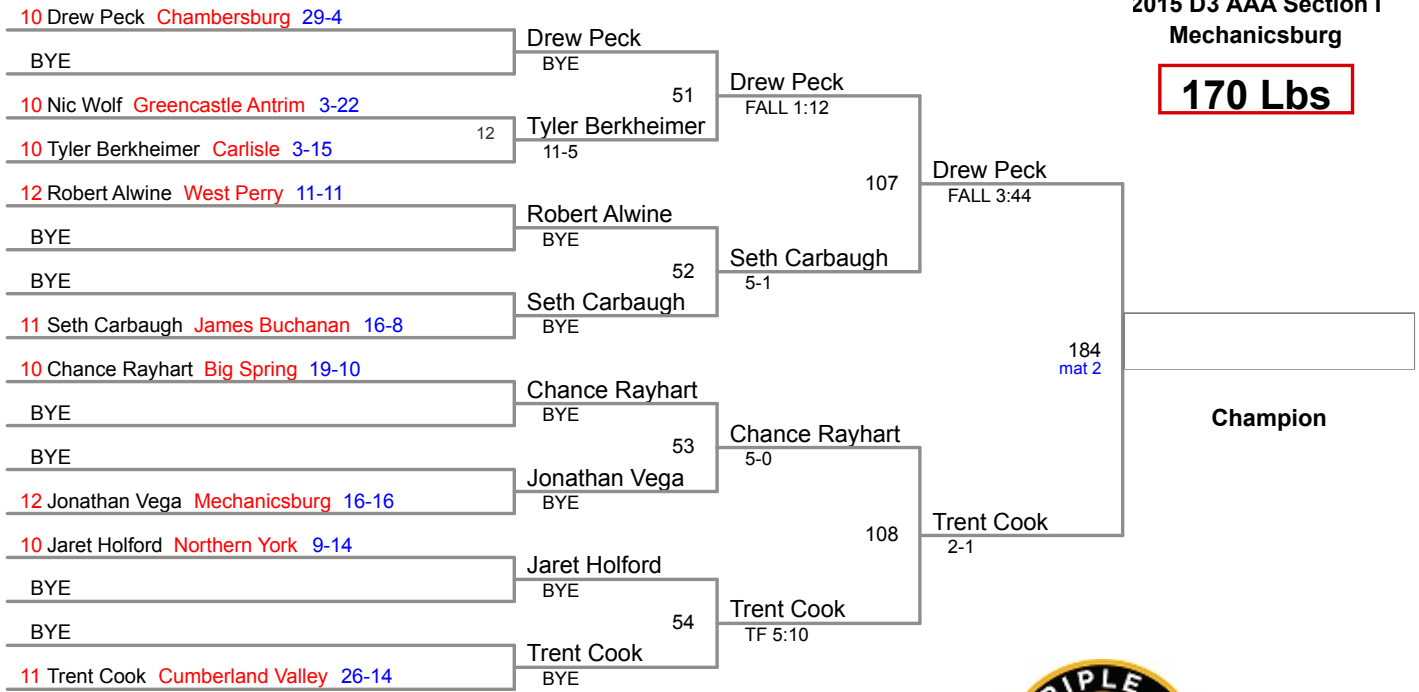

5th Place

2015 D3 AAA Section I  
Mechanicsburg

**160 Lbs**

2015 D3 AAA Section I  
Mechanicsburg

**170 Lbs**

2015 D3 AAA Section I  
Mechanicsburg

**182 Lbs**

2015 D3 AAA Section I  
Mechanicsburg